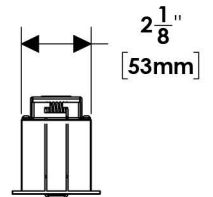

Please see page 2 for a full list of accessories.

ORDERING

FIXTURE	CCT/CRI*	BAFFLE COLOR	TRIM COLOR
RWW160 Recessed Wallwasher	27H - 2700K, CRI 90+	W - White B - Black C - Custom	W - White B - Black C - Custom
	30H - 3000K, CRI 90+		
	30V - 3000K, CRI90+, VividLight™		
	35H - 3500K, CRI 90+		
	40H - 4000K, CRI 90+		

*Custom options available, please consult factory.

ORDER EXAMPLE: **RWW160-30H-W-W**

Listings: certified to UL standard 1598 and CSA C22.2 No. 250.0-08 for damp locations

RoHS

Product specifications subject to change.