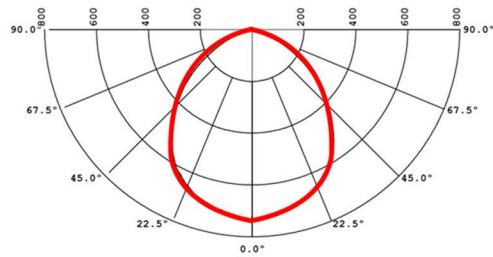

RWW160 RECESSED WALLWASHERS

TYPE: _____

PROJECT: _____

PHOTOMETRICS

Lumen output values fluctuate based on CCT and CRI. To estimate delivered lumen output of the various CCT/CRI options, multiply nominal lumens (1250 lumens) by the multiplier below.

CODE	CCT	CRI	TECHNOLOGY	MULTIPLIER
27H	2700K	90+	Standard	0.90
30H	3000K	90+	Standard	0.95
30V	3000K	90+	VividLight™	0.75*
35H	3500K	90+	Standard	1.00
40H	4000K	90+	Standard	1.00

RWW - Symmetric
Delivered Light Output: 1250 Lumens
Total Watts @120V: 14;
Lumens Per Watt: 94