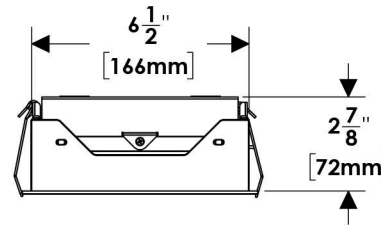

Please see page 2 for a full list of accessories.

ORDERING

FIXTURE	CCT/CRI*	BAFFLE COLOR	TRIM COLOR
RWW160 Recessed Wallwasher	27H - 2700K, CRI 90+	W - White B - Black C - Custom	W - White B - Black C - Custom
	30H - 3000K, CRI 90+		
	30V - 3000K, CRI90+, VividLight™		
	35H - 3500K, CRI 90+		
	40H - 4000K, CRI 90+		

*Custom options available, please consult factory.

ORDER EXAMPLE: **RWW160-30H-W-W**

Listings: certified to UL standard 1598 and CSA C22.2 No. 250.0-08 for damp locations

RoHS

Product specifications subject to change.