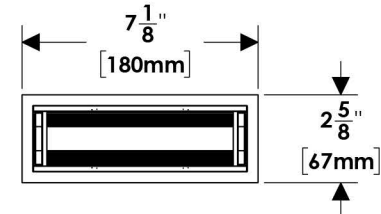

Please see page 2 for a full list of accessories.

ORDERING

FIXTURE	CCT/CRI*	BAFFLE COLOR	TRIM COLOR
RWW160 Recessed Wallwasher	27H - 2700K, CRI 90+	W - White B - Black C - Custom	W - White B - Black C - Custom
	30H - 3000K, CRI 90+		
	30V - 3000K, CRI90+, VividLight™		
	35H - 3500K, CRI 90+		
	40H - 4000K, CRI 90+		

*Custom options available, please consult factory.

ORDER EXAMPLE: **RWW160-30H-W-W**

Listings: certified to UL standard 1598 and CSA C22.2 No. 250.0-08 for damp locations

RoHS

Product specifications subject to change.