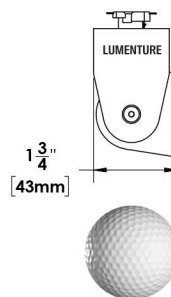

Please see page 2 for a full list of accessories.

ORDERING

FIXTURE	CCT/CRI*	LUMENS	FINISH	TRACK TYPE
TWW160 Track Wallwasher	27H - 2700K, CRI 90+	1600	W - White	J - J Type (Standard)
	30H - 3000K, CRI 90+		B - Black	H - H Type
	30V - 3000K, CRI90+, VividLight™		C - Custom	L - L Type
	35H - 3500K, CRI 90+			
	40H - 4000K, CRI 90+			

*Custom options available, please consult factory.

ORDER EXAMPLE: TWW160-30H-1600-W-J

Listings: Certified to UL standard 1574 and CSA C22.2 No. 9.0 for dry locations

Product specifications subject to change.