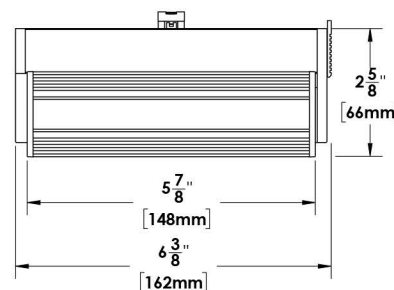

Please see page 2 for a full list of accessories.

ORDERING

FIXTURE	CCT/CRI*	LUMENS	FINISH	TRACK TYPE
TWW160 Track Wallwasher	27H - 2700K, CRI 90+	1600	W - White	J - J Type (Standard)
	30H - 3000K, CRI 90+		B - Black	H - H Type
	30V - 3000K, CRI90+, VividLight™		C - Custom	L - L Type
	35H - 3500K, CRI 90+			
	40H - 4000K, CRI 90+			

*Custom options available, please consult factory.

ORDER EXAMPLE: TWW160-30H-1600-W-J

Listings: Certified to UL standard 1574 and CSA C22.2 No. 9.0 for dry locations

Product specifications subject to change.