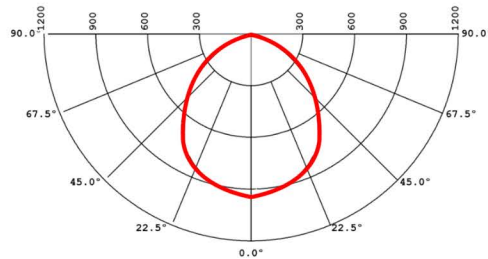

TWW160 TRACK WALLWASHER

TYPE: _____

PROJECT: _____

PHOTOMETRICS

Lumen output values fluctuate based on CCT and CRI. To estimate delivered lumen output of the various CCT/CRI options, multiply nominal lumens (1600 lumens) by the multiplier below.

CODE	CCT	CRI	TECHNOLOGY	MULTIPLIER
27H	2700K	90+	Standard	0.95
30H	3000K	90+	Standard	1.00
30V	3000K	90+	VividLight™	0.80*
35H	3500K	90+	Standard	1.05
40H	4000K	90+	Standard	1.05

TWW - Symmetric
Delivered Light Output: 1600 Lumens
Total Watts @120V: 17;
Lumens Per Watt: 94